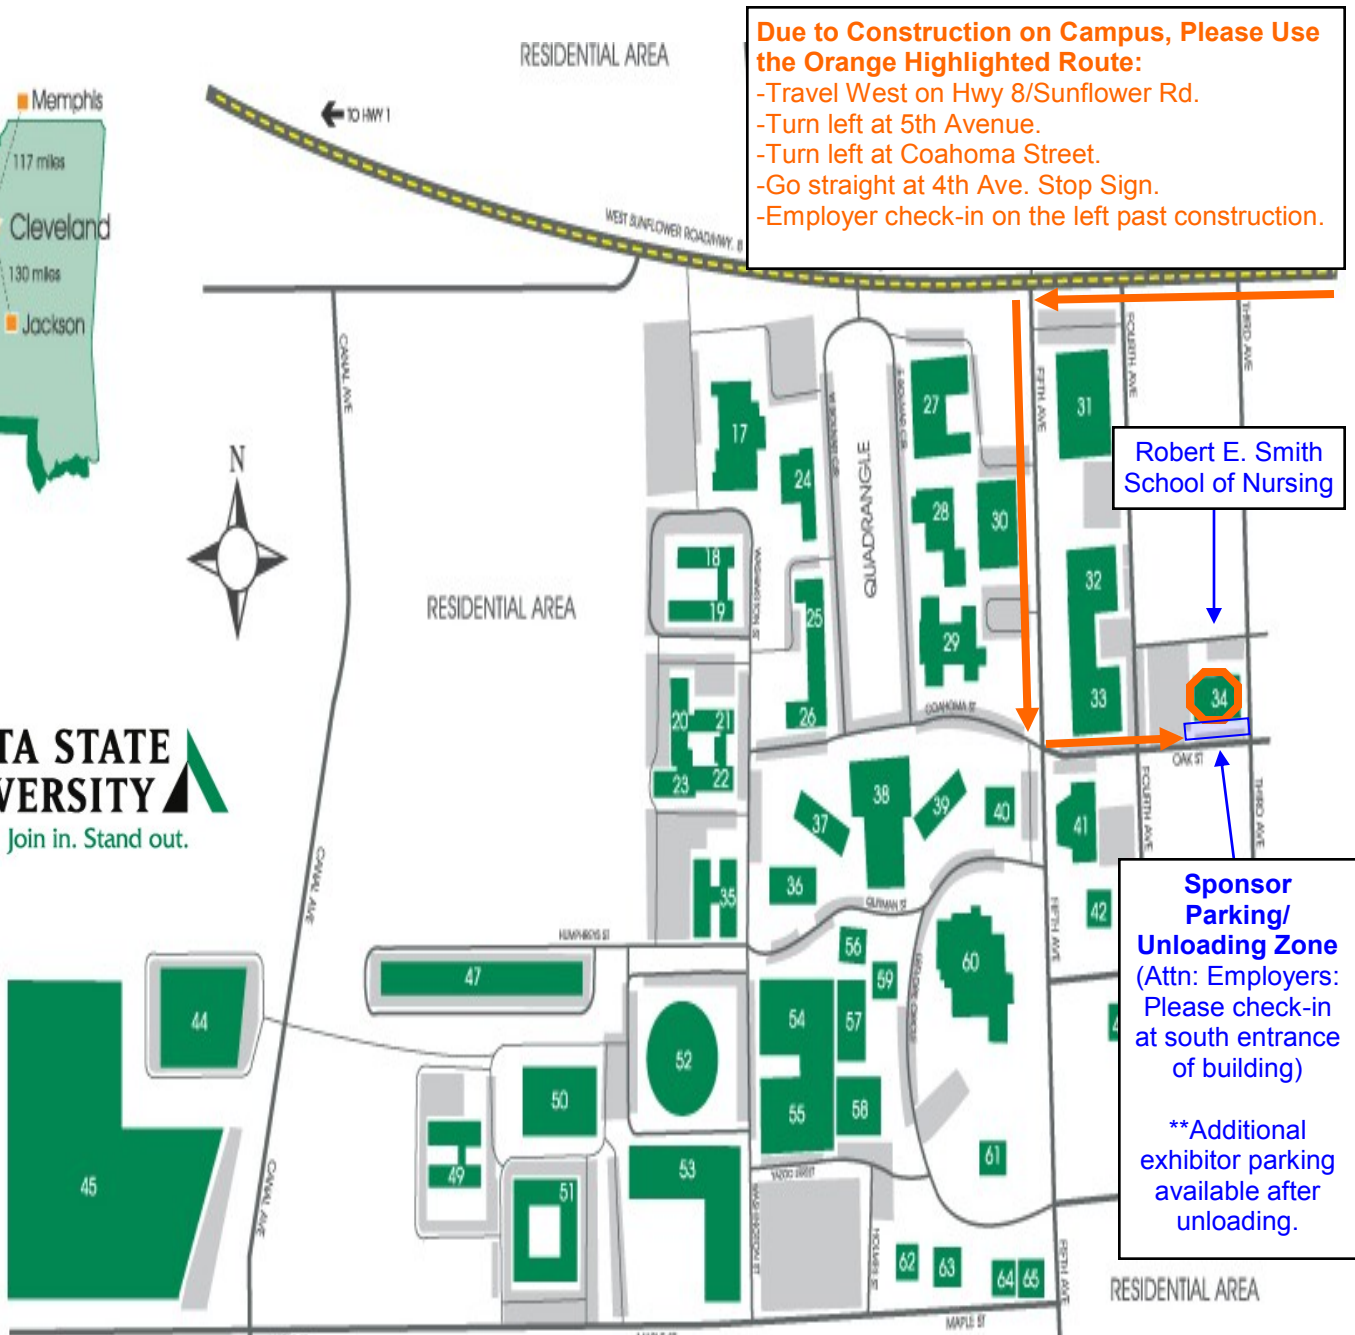

DELTA STATE UNIVERSITY
Join in. Stand out.

Due to Construction on Campus, Please Use the Orange Highlighted Route:

- Travel West on Hwy 8/Sunflower Rd.
- Turn left at 5th Avenue.
- Turn left at Coahoma Street.
- Go straight at 4th Ave. Stop Sign.
- Employer check-in on the left past construction.

Robert E. Smith School of Nursing

Sponsor Parking/ Unloading Zone
(Attn: Employers: Please check-in at south entrance of building)

****Additional exhibitor parking available after unloading.**

1. Soccer Field
2. Softball Field
3. Statesman Park
4. Travis E. Parker Field/Horace McCool Stadium - Football
5. Billy Dorgan, Jr. Student Performance Center
6. Chadwick Dickson Intercollegiate Athletic Building
7. J.A. "Bud" Thigpen, Jr. Baseball Annex
8. Bryce Griffis Practice Center
9. Dave "Boo" Ferriss Field - Baseball
10. Robert L. Crawford Center & Dave "Boo" Ferriss Museum
11. Tennis Courts
12. Darrell Foreman Golf Course
13. Walter Sillers Coliseum
14. Hugh L. White Hall
15. Kent Wyatt Hall
16. Hugh Ellis Walker Alumni-Foundation House
17. Bologna Performing Arts Center
18. Harkins Residence Hall - Women
19. Lawler Residence Hall - Women
20. Hammett Residence Hall - Women
21. Tatum Residence Hall - Women
22. Cain Residence Hall - Women

23. Fugler Residence Hall - Women
24. William H. Zeigel Music Center
25. Thomas L. Bailey Hall
26. Hamilton-White Child Development Center
27. W.M. Kethley Hall
28. Fielding L. Wright Art Center/Holcombe-Norwood Hall
29. James W. Broom Hall/Kathryn Keener Hall
30. E.R. Jobe Hall
31. James M. Ewing Hall
32. Eleanor Boyd Walters Hall
33. R.L. Caylor Hall
34. Robert E. Smith School of Nursing
35. Brumby-Castle Residence Hall - Women
36. O.W. Reily Student Health Center
37. Ward Hall
38. H.L. Nowell Student Union
39. Cleveland Residence Hall - Women
40. Charles W. Capps, Jr. Archives & Museum
41. Gibson-Gunn Aviation Building
42. Wesley Foundation
43. Baptist Student Center